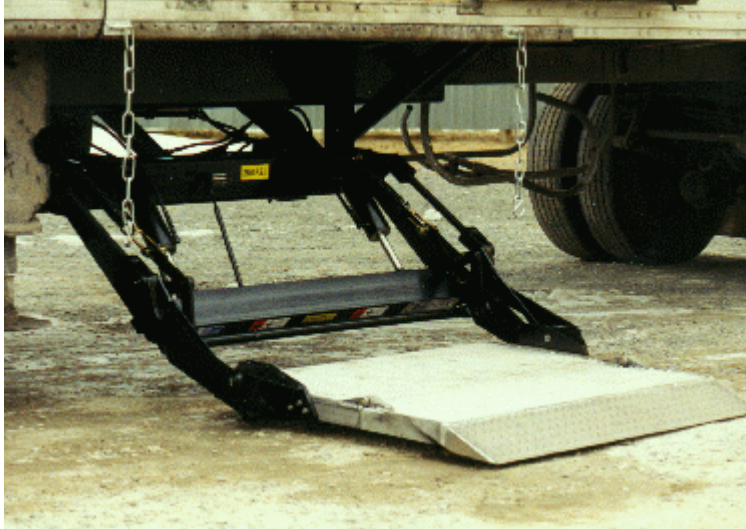

THIEMAN SIDE LOADER LIFTGATES

SL Series

1500 lb. to 2000 lb. Capacities

The Thieman SL Series is designed for both truck bodies and trailers. This cost effective sideloader has a life expectancy much longer than competitive models. By incorporating the following standard features, the SL has been a popular choice in sideloading liftgates.

The SL standard features include:

- Maintenance Free Bushings
- Extruded Aluminum Platform
- Dual Folding Assist Springs
- Dual Cylinder Lift
- Toggle Switch Control
- Power Down
- Level Ride Platform
- Up to 10" Rub Rail Clearance
- 48" x 36" + 8" Platform
- Bed Height Range 42"- 56"